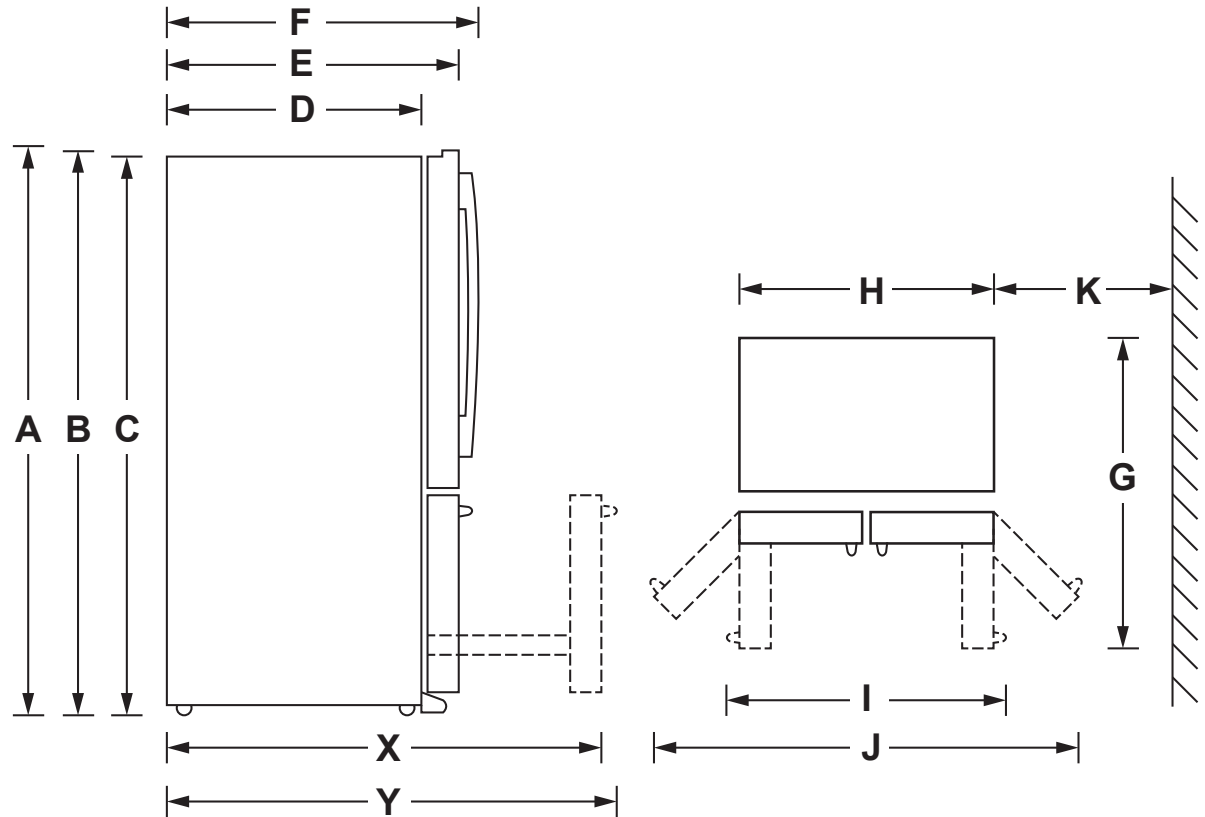

PFD28KBL/KSL

GE Profile™ Series 27.8 Cu. Ft. French-Door Refrigerator with Door In Door

DIMENSIONS AND INSTALLATION INFORMATION (IN INCHES)

Height to top of door (in.) A	70-1/2
Height to top of hinge (in.) B	69-7/8
Height to top of case (in.) C	69
Case depth without door (in.) D	29-3/8
Case depth less door handle (in.) E	34-3/4
Case depth with door handle (in.) F	36-1/4
Depth with fresh food door open 90° (in.) G	48-3/8
Width (in.) H	35-3/4
Width with door open 90° with door handle (in.) I	44-5/8
Width with doors open fully (in.) J	68-1/4
Min distance between side of case and wall, in either direction, to allow doors to open fully (in.) K	16-3/8
Depth with FZ door completely open (w/o handle) (in.) X	51-7/8
Depth with FZ door completely open (w/ handle) (in.) Y	53-3/8