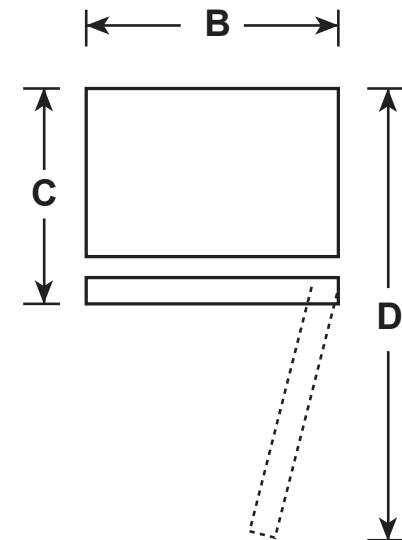

Top View

For answers to your Monogram, GE Café™ Series, GE Profile™ Series or GE Appliances product questions, visit our website at geappliances.com or call GE Answer Center® Service, 800.626.2000.

As an ENERGY STAR® partner, GE has determined that this product meets the ENERGY STAR guidelines for energy efficiency.