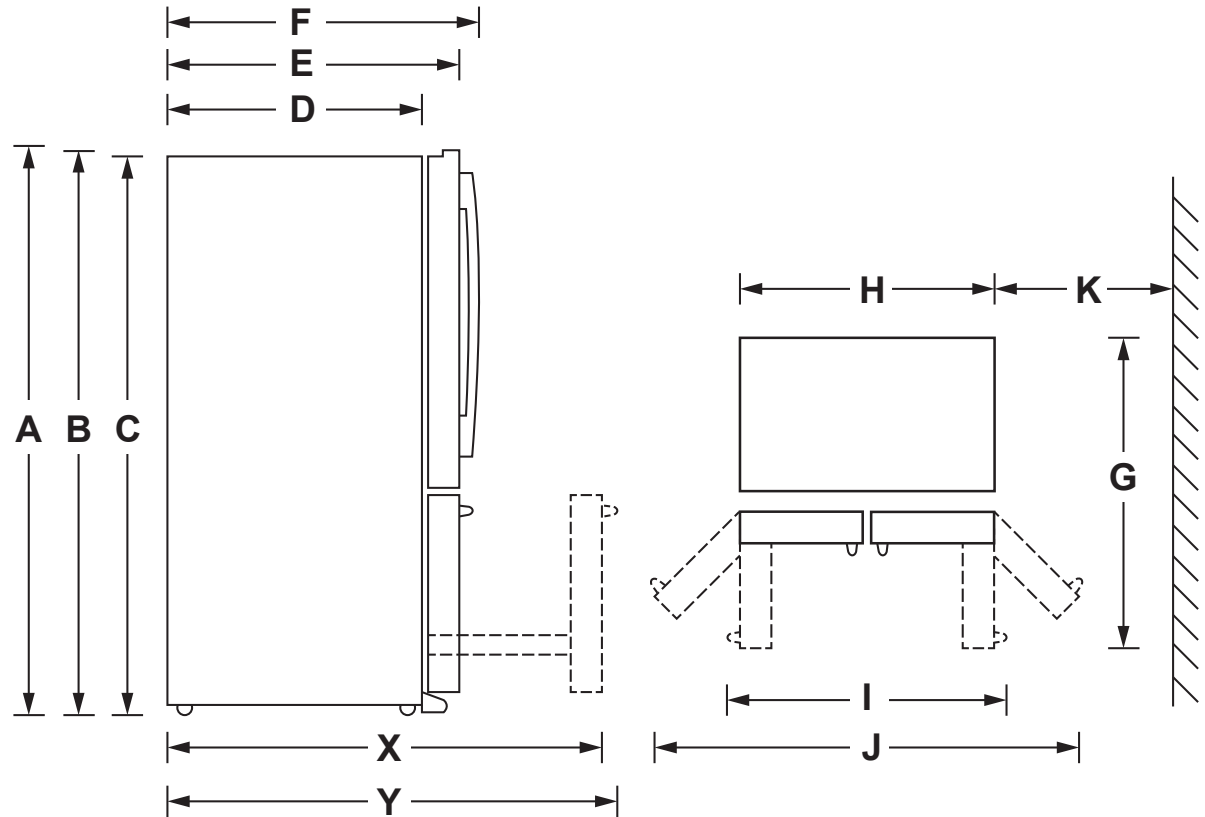

CYE22TSH

GE Café™ Series ENERGY STAR® 22.2 Cu. Ft. Counter-Depth French-Door Refrigerator

DIMENSIONS AND INSTALLATION INFORMATION (IN INCHES)

Height to top of door (in.) A	70-1/2
Height to top of hinge (in.) B	69-7/8
Height to top of case (in.) C	69
Case depth without door (in.) D**	24-3/8
Case depth less door handle (in.) E**	30-1/4*
Case depth with door handle (in.) F**	31-1/4
Depth with fresh food door open 90° (in.) G**	43-3/8
Width (in.) H	35-3/4
Width with door open 90° with door handle (in.) I	44-3/4
Width with doors open fully (in.) J	67
Min distance between side of case and wall, in either direction, to allow doors to open fully (in.) K	16-1/8
Depth with FZ door completely open (w/o handle) (in.) X	44-3/4
Depth with FZ door completely open (w/ handle) (in.) Y	46-1/4

*Includes hot water knob.

**Water hookup fits in back air clearance when calculating installation depth.

For answers to your Monogram, GE Café™ Series, GE Profile™ Series or GE Appliances product questions, visit our website at geappliances.com or call GE Answer Center® Service, 800.626.2000.