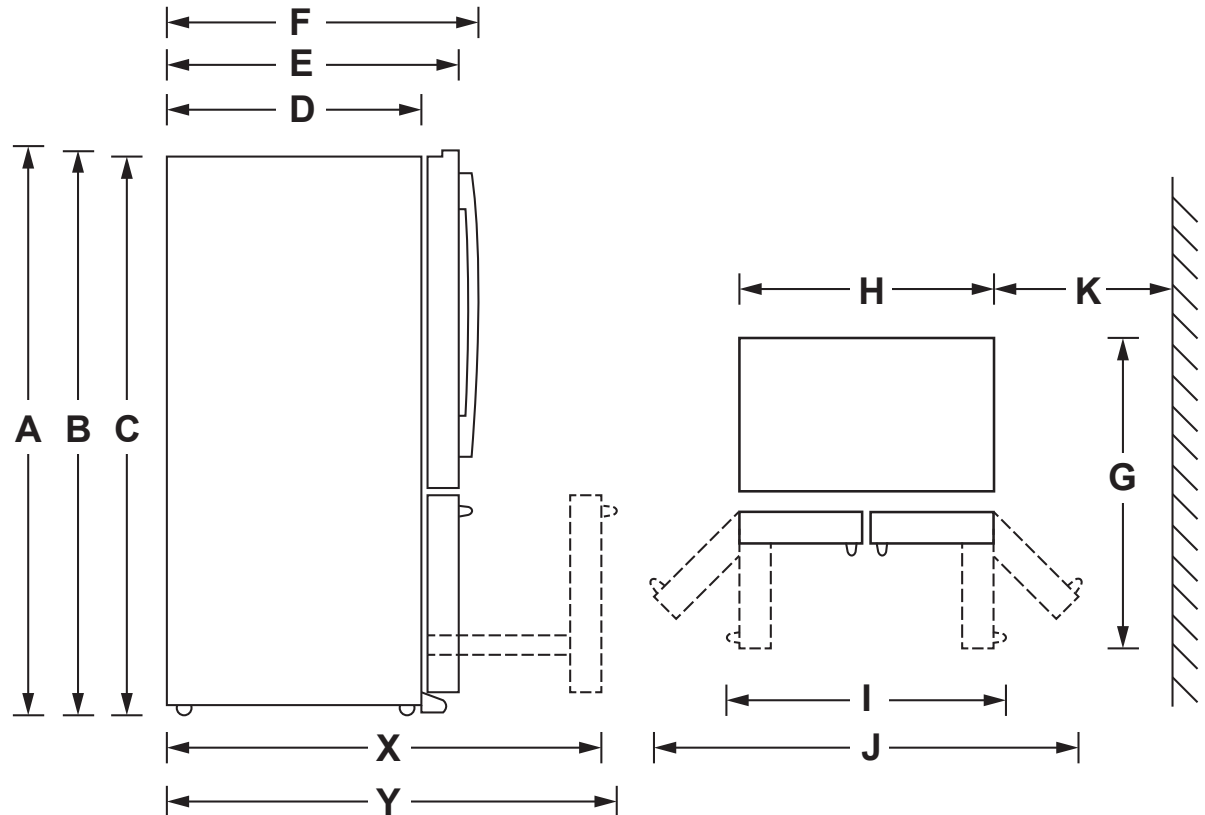

### DIMENSIONS AND INSTALLATION INFORMATION (IN INCHES)

Height to top of door (in.) <b>A</b>	70-1/2
Height to top of hinge (in.) <b>B</b>	69-7/8
Height to top of case (in.) <b>C</b>	69
Case depth without door (in.) <b>D</b>	29-3/8
Case depth less door handle (in.) <b>E</b>	34-3/4
Case depth with door handle (in.) <b>F</b>	36-1/4
Depth with fresh food door open 90° (in.) <b>G</b>	48-3/8
Width (in.) <b>H</b>	35-3/4
Width with door open 90° with door handle (in.) <b>I</b>	44-5/8
Width with doors open fully (in.) <b>J</b>	68-1/4
Min distance between side of case and wall, in either direction, to allow doors to open fully (in.) <b>K</b>	16-3/8
Depth with FZ door completely open (w/o handle) (in.) <b>X</b>	51-7/8
Depth with FZ door completely open (w/ handle) (in.) <b>Y</b>	53-3/8