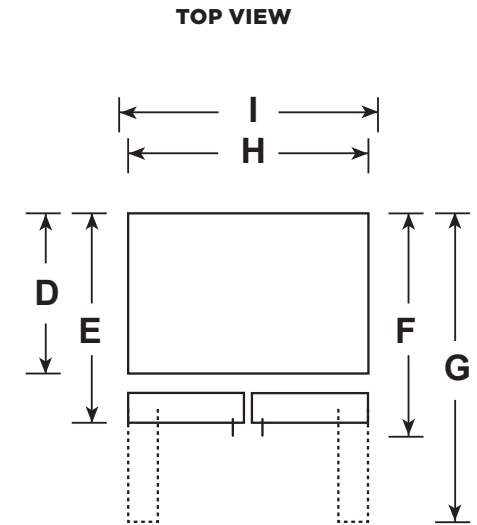

GFE24JGK

GE Appliances ENERGY STAR® 23.8 Cu. Ft. French-Door Refrigerator

DIMENSIONS AND INSTALLATION INFORMATION (IN INCHES)

OVERALL DIMENSIONS	Height to top of door (in.) A	69-7/8
	Height to top of hinge (in.) B	69-3/4
	Height to top of case (in.) C	68-5/8
	Case depth without door (in.) D	30-5/8
	Case depth less door handle (in.) E	35
	Case depth with door handle (in.) F	37-1/2
	Depth with fresh food door open 90° (in.) G	47-3/4
	Width (in.) H	32-3/4
	Width with door open 90° inc. door handle (in.) I	40-7/8
AIR CLEARANCES	Each side (in.)	1/8
	Top (in.)	1
	Back (in.)	2

33" wide

Tall, external ice and water dispenser with temperature display – Makes and stores ice on the door, saving space

LED lighting – Find exactly what you've been looking for under crisp, clear lighting