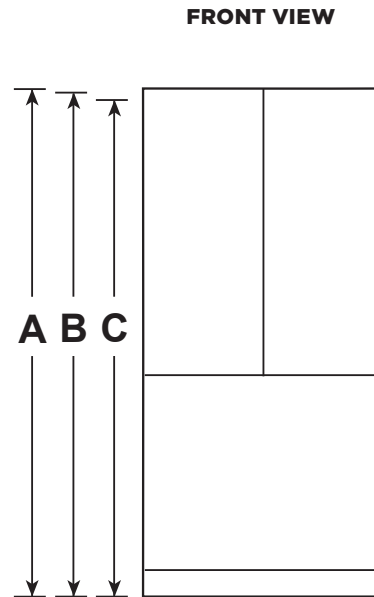

GFE24JGK

GE Appliances ENERGY STAR® 23.8 Cu. Ft. French-Door Refrigerator

DIMENSIONS AND INSTALLATION INFORMATION (IN INCHES)

OVERALL DIMENSIONS	Height to top of door (in.) A	69-7/8
	Height to top of hinge (in.) B	69-3/4
	Height to top of case (in.) C	68-5/8
	Case depth without door (in.) D	30-5/8
	Case depth less door handle (in.) E	35
	Case depth with door handle (in.) F	37-1/2
	Depth with fresh food door open 90° (in.) G	47-3/4
	Width (in.) H	32-3/4
	Width with door open 90° inc. door handle (in.) I	40-7/8
AIR CLEARANCES	Each side (in.)	1/8
	Top (in.)	1
	Back (in.)	2

33" wide

Tall, external ice and water dispenser with temperature display – Makes and stores ice on the door, saving space

LED lighting – Find exactly what you've been looking for under crisp, clear lighting