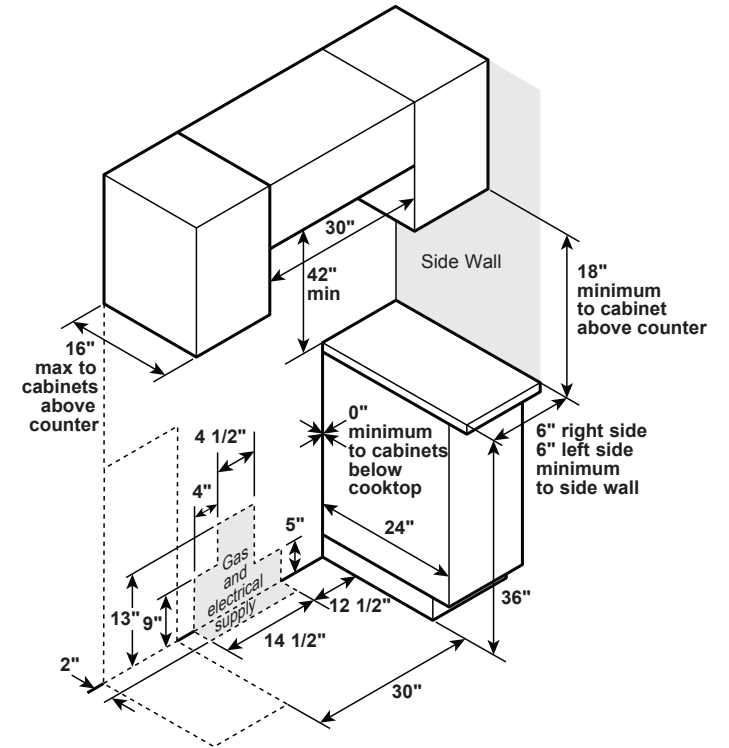

GAS PIPE AND ELECTRICAL OUTLET LOCATIONS

For answers to your Monogram, GE Café™ Series, GE Profile™ Series or GE Appliances product questions, visit our website at geappliances.com or call GE Answer Center® Service, 800.626.2000.