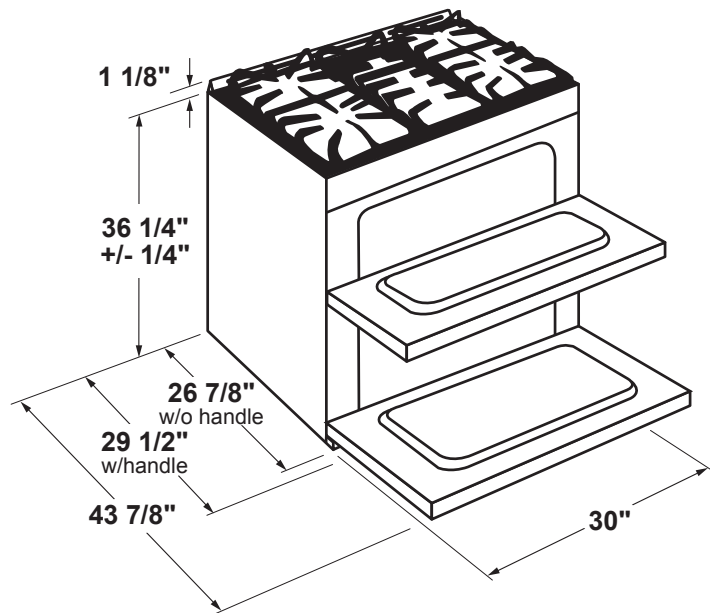

CGS995EEL/SEL

GE Café™ Series 30" Slide-In Front Control Gas Double Oven with Convection Range

DIMENSIONS AND INSTALLATION INFORMATION (IN INCHES)

ELECTRICAL REQUIREMENTS: 120v; 60Hz, 15A

INSTALLATION INFORMATION: Before installing, consult installation instructions packed with product for current dimensional data.

For all installations, install the required rear trim to back of range with 4 screws provided.