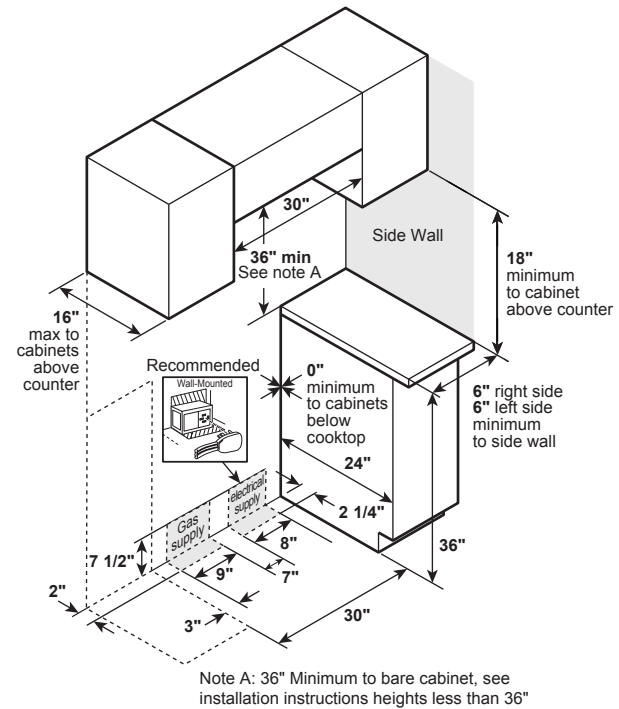

GAS PIPE AND ELECTRICAL OUTLET LOCATIONS

For answers to your Monogram, GE Café™ Series, GE Profile™ Series or GE Appliances product questions, visit our website at geappliances.com or call GE Answer Center® Service, 800.626.2000.