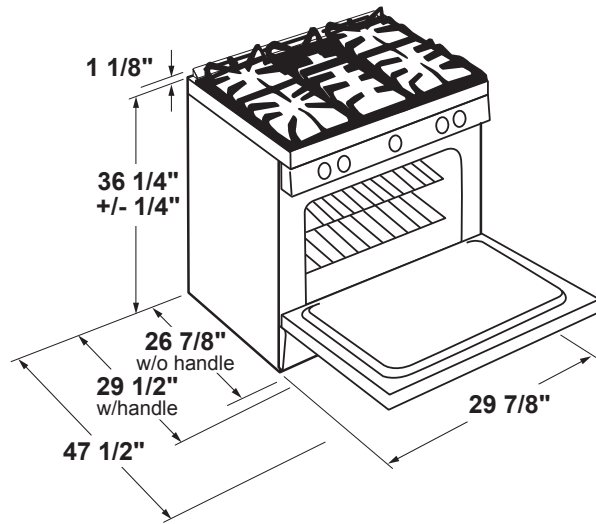

C2S986SEL/EEL

GE Café™ Series 30" Slide-In Front Control Dual-Fuel Range with Warming Drawer

DIMENSIONS AND INSTALLATION INFORMATION (IN INCHES)

ELECTRICAL REQUIREMENTS: 240v/208v; 60Hz, 30A

INSTALLATION INFORMATION: Before installing, consult installation instructions packed with product for current dimensional data.

For all installations, install the required rear trim to back of range with 4 screws provided.