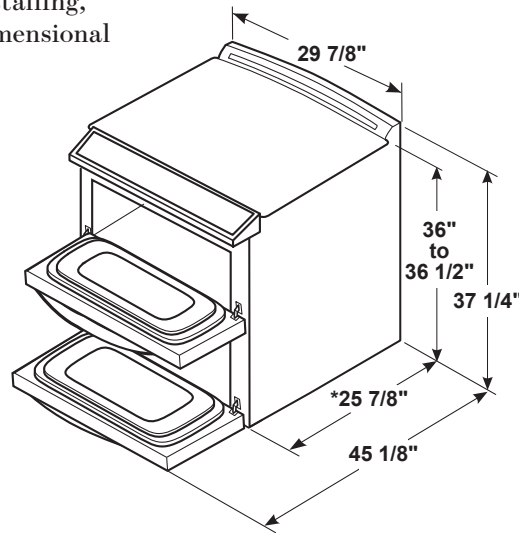

PS960BL/EL/SL/FL

GE Profile™ Series 30" Slide-In Electric Double Oven Convection Range

DIMENSIONS AND INSTALLATION INFORMATION (IN INCHES)

RECEPTACLE LOCATIONS: Locally approved flexible service cord or conduit must be used because terminals are not accessible after range installation. See shaded area in drawing for location of electrical outlet box. Recommended outlet locations allow range to be installed directly against rear wall.

NOTE: This appliance has been approved for 0" spacing to adjacent surfaces above the cooktop. However, a 6" minimum spacing to surfaces less than 15" above the cooktop and adjacent cabinet is recommended to reduce exposure to steam, grease splatter and heat.

INSTALLATION INFORMATION: Before installing, consult installation instructions for current dimensional data and additional requirements

KW RATING	
240V	16.0
208V	12.0
BREAKER SIZE	
240V	40 Amps[†]
208V	40 Amps[†]

[†]**NOTE:** Check local codes for required breaker size.

*Depth including door handle is approximately 28 1/4".