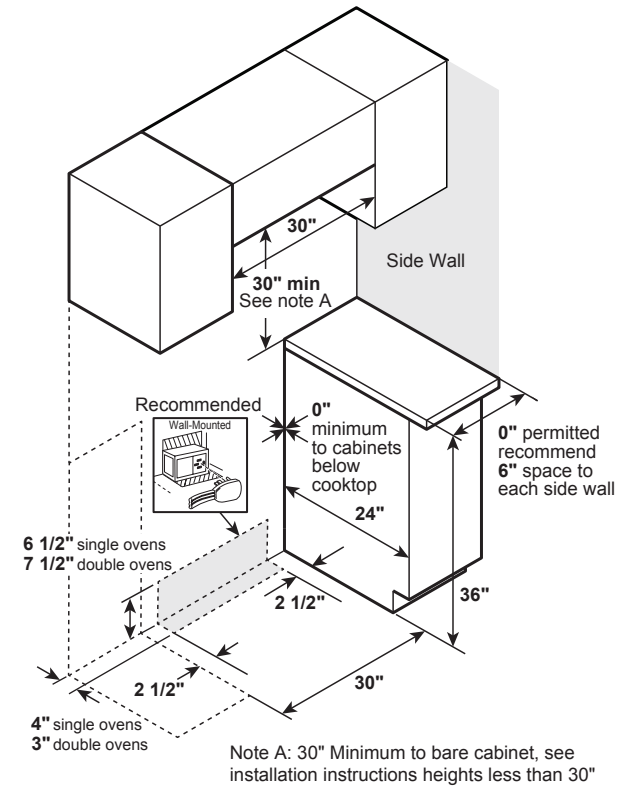

GAS PIPE AND ELECTRICAL OUTLET LOCATIONS

For answers to your Monogram, GE Café™ Series, GE Profile™ Series or GE Appliances product questions, visit our website at geappliances.com or call GE Answer Center® Service, 800.626.2000.