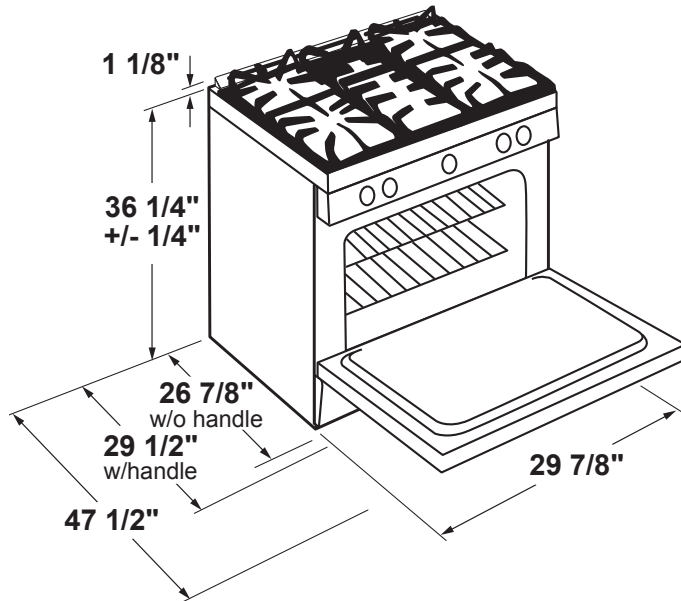

P2S930SELSS

GE Profile™ Series 30" Dual Fuel Slide-In Front Control Range

DIMENSIONS AND INSTALLATION INFORMATION (IN INCHES)

ELECTRICAL REQUIREMENTS: 240v/208v; 60Hz, 40A

INSTALLATION INFORMATION: Before installing, consult installation instructions packed with product for current dimensional data.

For all installations, install the required rear trim to back of range with 4 screws provided.