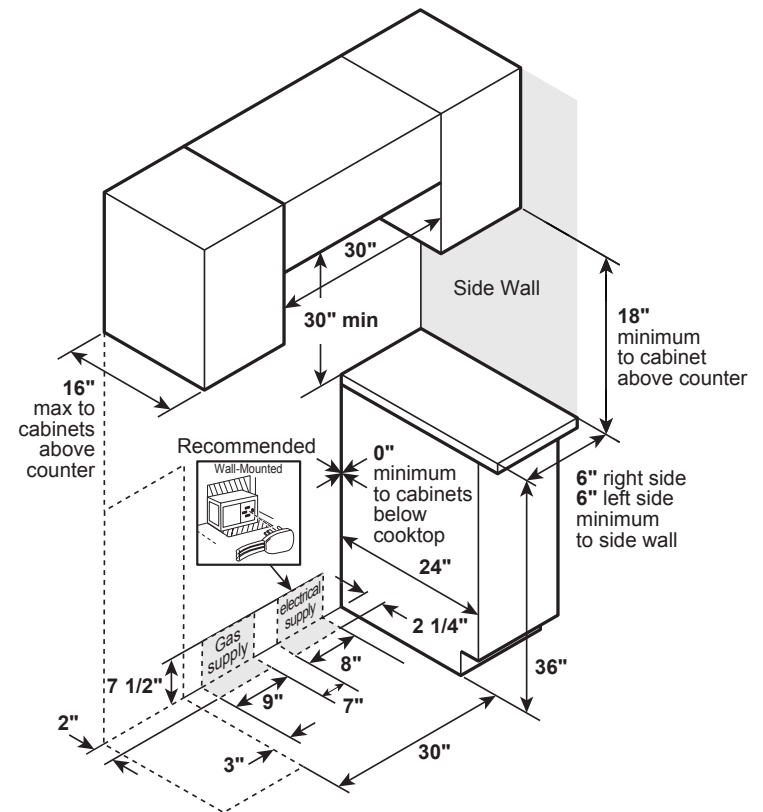

GAS PIPE AND ELECTRICAL OUTLET LOCATIONS

For answers to your Monogram, GE Café™ Series, GE Profile™ Series or GE Appliances product questions, visit our website at geappliances.com or call GE Answer Center® Service, 800.626.2000.