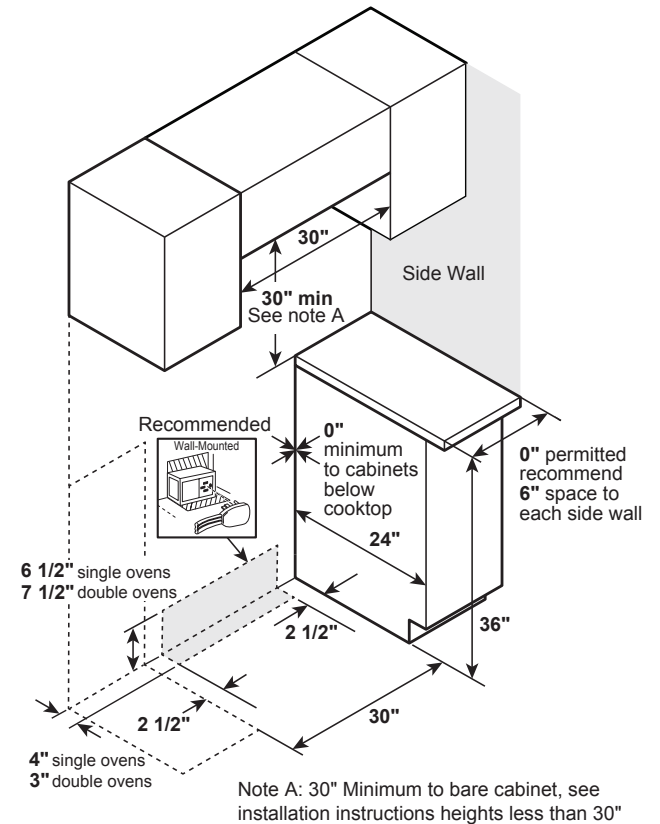

For answers to your Monogram, GE Café™ Series, GE Profile™ Series or GE Appliances product questions, visit our website at geappliances.com or call GE Answer Center® Service, 800.626.2000.