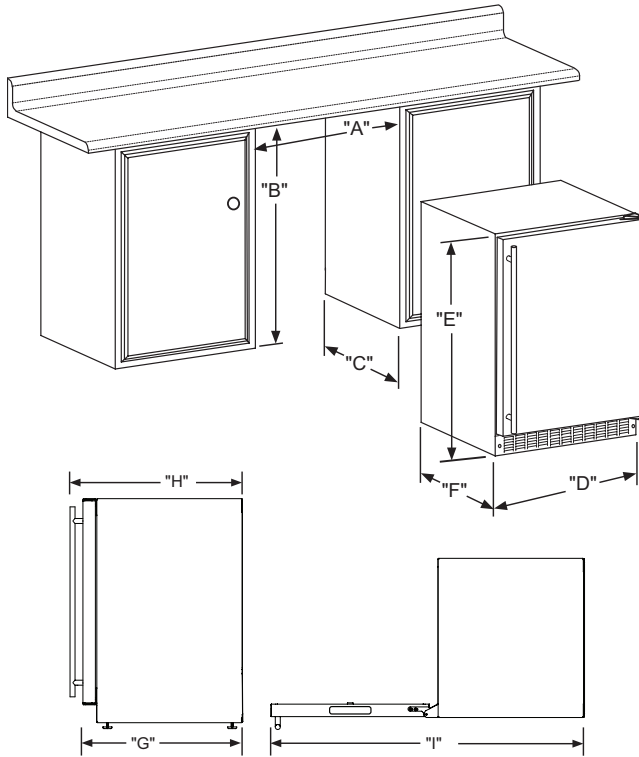

Stainless Steel

Product Dimensions

Rough-In Dimensions

A. Rough-In Width	24"
B. Rough-In Height	31 5/8" to 32 5/8"
C. Rough-In Depth	24"

Product Dimensions

D. Width	23 7/8"	
E. Height	31 1/8" to 32 1/8"	
F. Depth	21 1/2"	
G. Depth to Front of Door	Solid Door	23 23/32"
	Overlay Door	NA
H. Depth to Handle	25 21/32" (Stainless Steel)	
I. Depth with door at 90°	Solid Door	46 13/32"
	Overlay Door	NA

Product Features

Interior Cabinet Finish	Black
Capacity	Up to 18 wine bottles Up to 95 12-oz cans
Shelving System	Cantilever
Shelf Fronts	Black Framed
Other Storage	MaxStore™ Bin
Interior Lighting	White LED
Toe Grill Finish	Black
Hinge	Classic Hinge
Handle	Slim Designer Handle (Panel Overlay Does Not Include Handle)
Control Type	Intuit™
Temperature Range	34° to 42° F
Lock	No
Electrical Requirements	120V / 60Hz / 15A
Length of Power Cord	6'
Shipping Weight	160 lbs
Finishes	Stainless Steel
Vacation Mode	Yes
Agency Approvals	CSA, ENERGY STAR